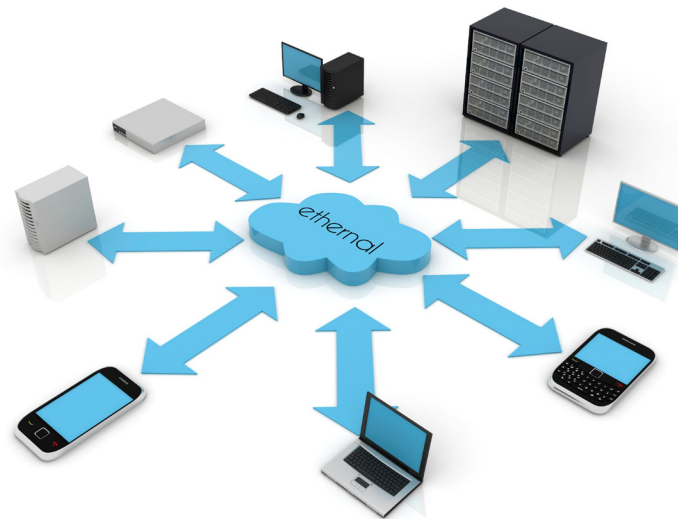

visitor side

Searching for a loved one has never been so easy. In a few seconds, it is now possible to find the exact location of a grave on a map, together with all the related data.

Visitors are able to view the data from kiosks located at the cemetery's entrance. No one will ever get lost, or need further information ever again.

Information pages containing text, pictures, sounds and videos will bring another dimension to the visit. Visitors will have access to cultural data via their mobile phones or tablets, whilst walking through the aisles.

For those unable to travel or wishing to plan their visit, they may now view the entire system from home directly on the cemetery's website.

The "memory Cloud". This is the central database that will allow people from around the world to search through all the cemeteries equipped with eternal.

The cemetery's address and the plot's location appear very quickly and those who have been searching for a relative for many years will finally get their wish granted.